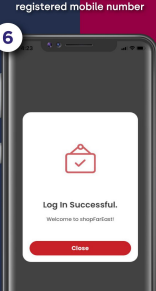

HOW TO SIGN UP AS A NEW MEMBER

1

Tap 'New here? Sign up now!'

2

Enter a valid email address

3

Fill in your personal particulars

4

Enter a promo or referral code, if applicable

5

Enter OTP sent to the registered mobile number

6

Tap 'Close' to start using the shopFarEast App