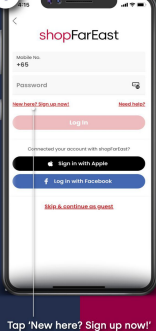

HOW TO SIGN UP AS A NEW MEMBER

1

Tap 'New here? Sign up now!'

2

Enter a valid email address

3

Fill in your personal particulars

4

Enter a promo or referral code, if applicable

5

Enter OTP sent to the registered mobile number

6

Tap 'Close' to start using the shopFarEast App