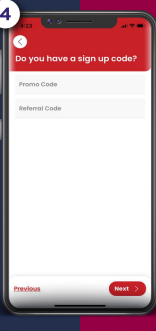

HOW TO SIGN UP AS A NEW MEMBER

1

Tap 'New here? Sign up now!'

2

Enter a valid email address

3

Fill in your personal particulars

4

Enter a promo or referral code, if applicable

5

Enter OTP sent to the registered mobile number

6

Tap 'Close' to start using the shopFarEast App