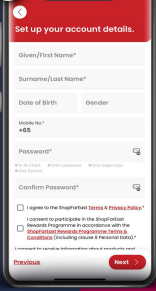

HOW TO SIGN UP AS A NEW MEMBER

1

Tap 'New here? Sign up now!'

2

Enter a valid email address

3

Fill in your personal particulars

4

Enter a promo or referral code, if applicable

5

Enter OTP sent to the registered mobile number

6

Tap 'Close' to start using the shopFarEast App