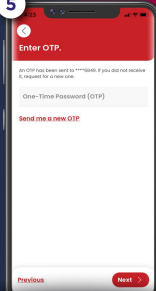

HOW TO SIGN UP AS A NEW MEMBER

1

Tap 'New here? Sign up now!'

2

Enter a valid email address

3

Fill in your personal particulars

4

Enter a promo or referral code, if applicable

5

Enter OTP sent to the registered mobile number

6

Tap 'Close' to start using the shopFarEast App