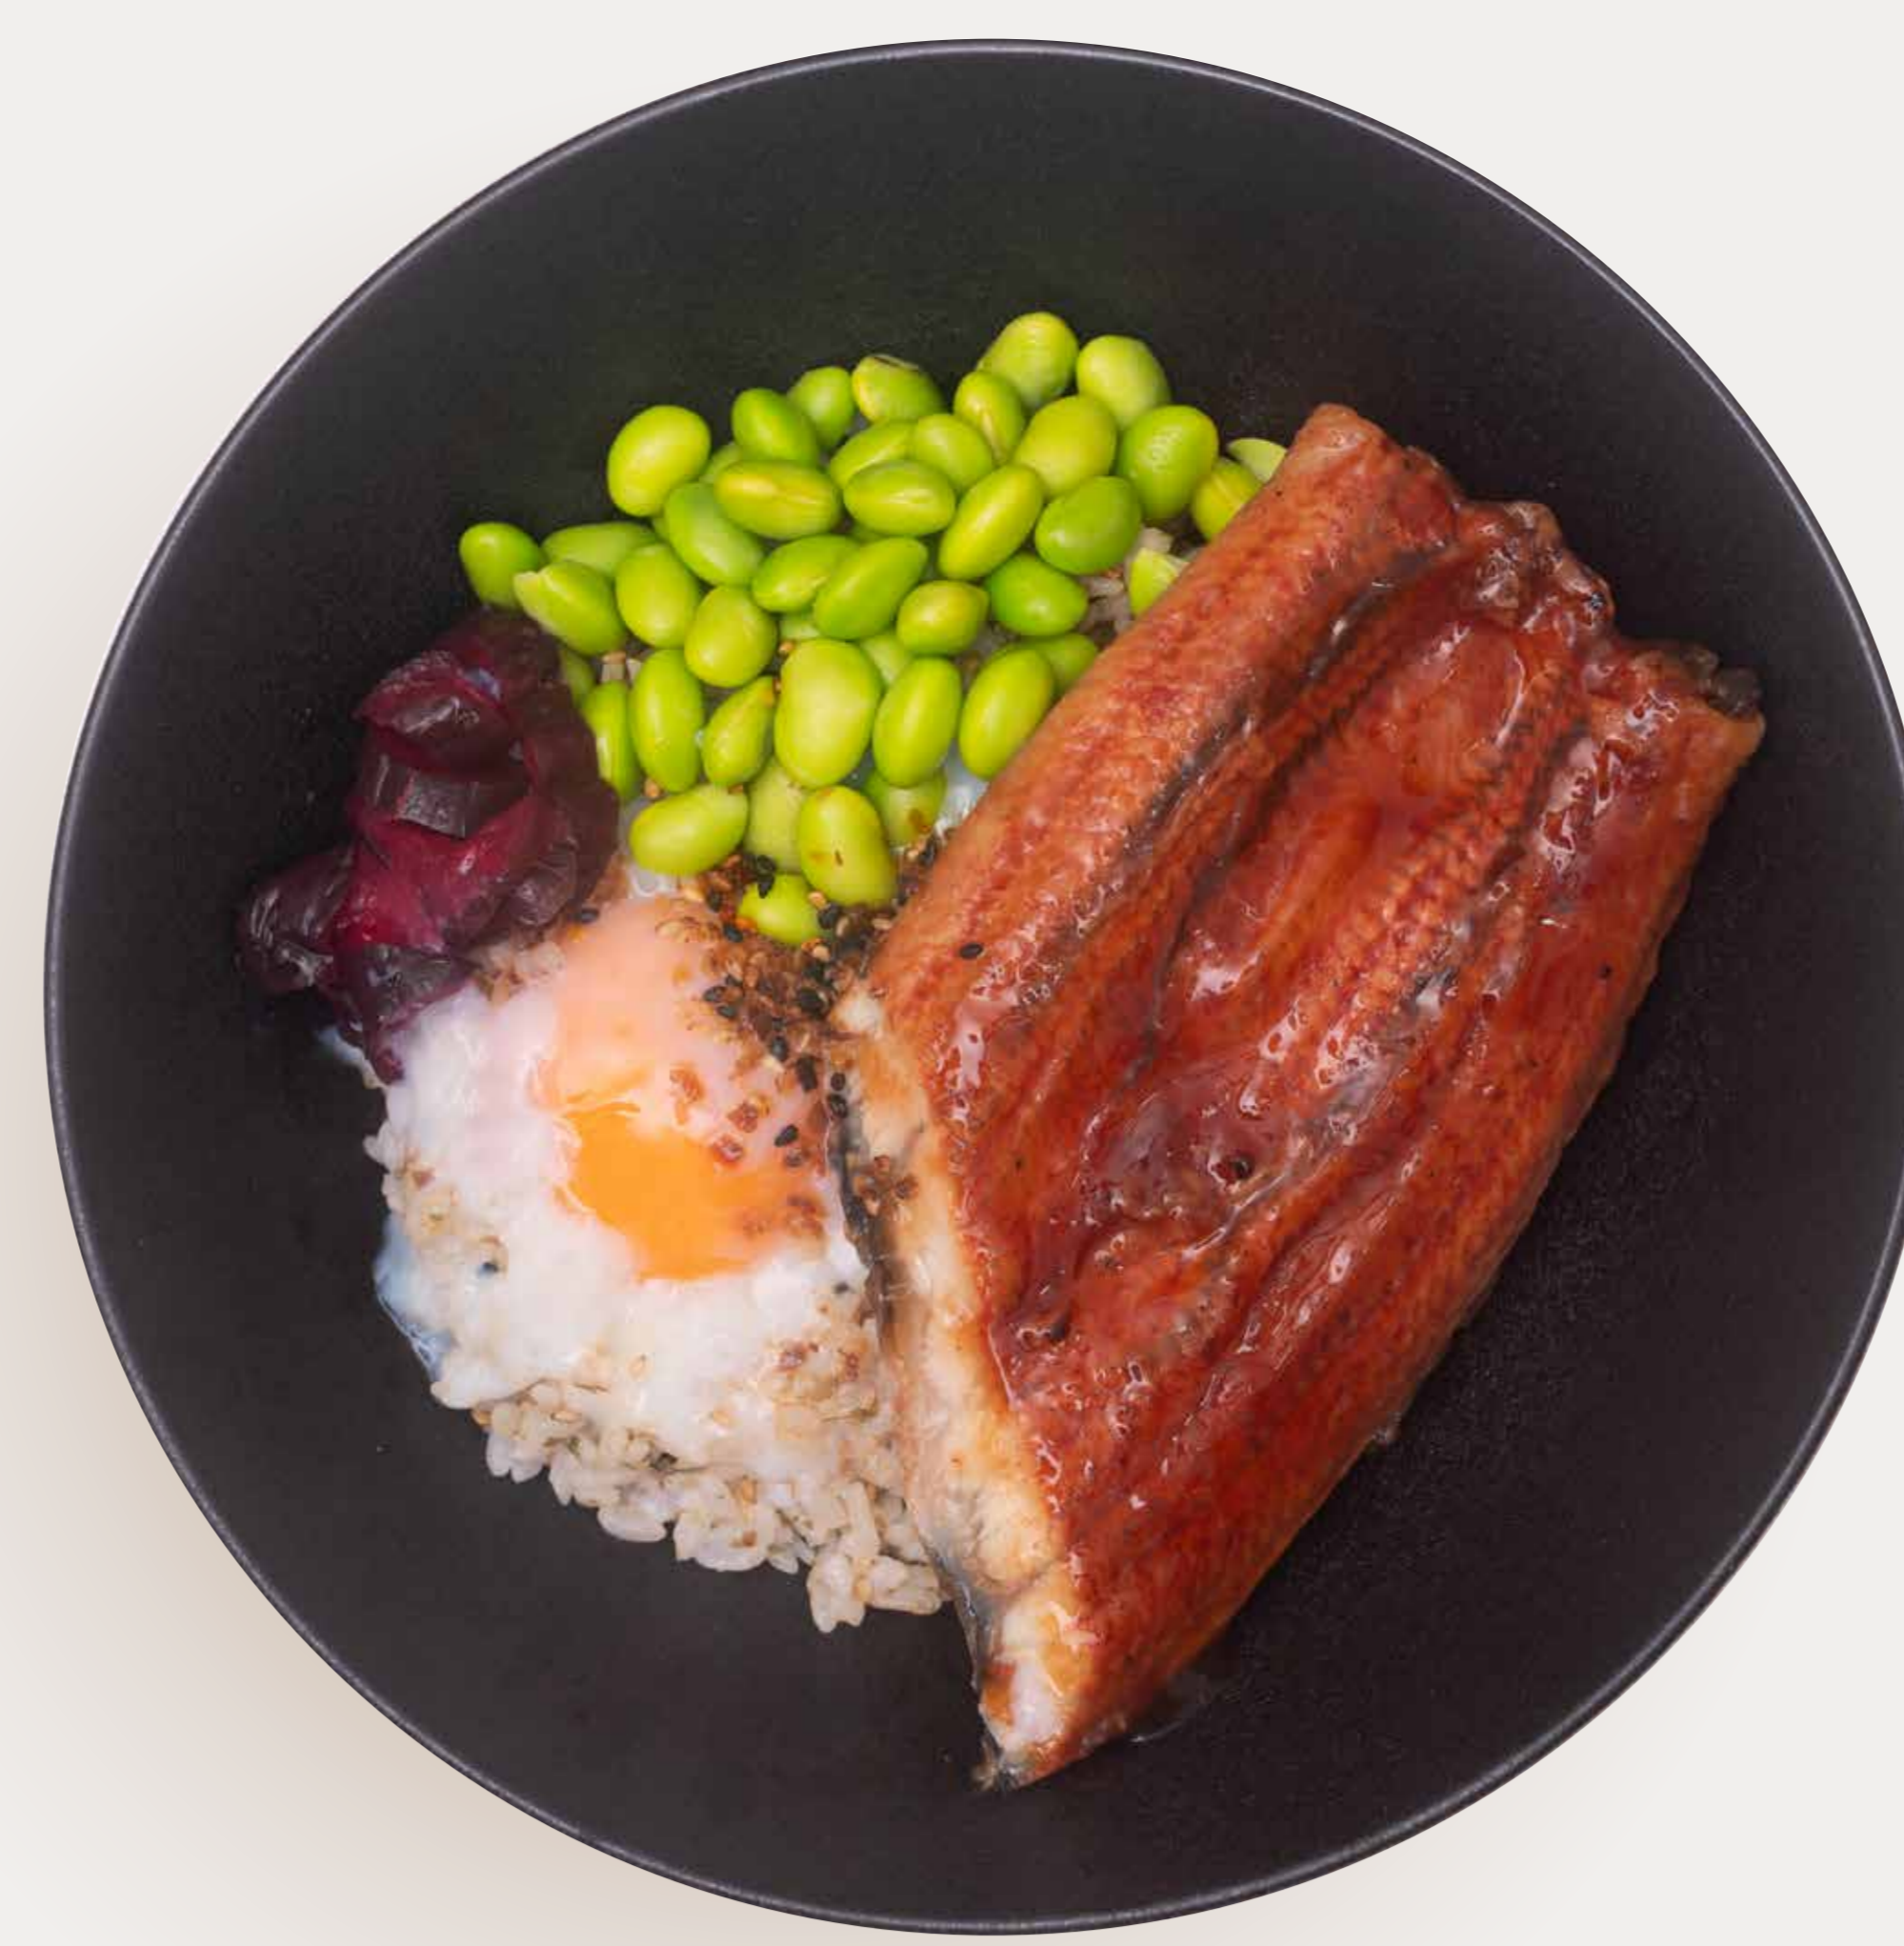

SIGNATURE BEST SELLER

barachirashi 22
add lobster salad +8
available as a salad

SIGNATURE BEST SELLER

oomahmee 27
mini mee (half portion) 15

unadon 18
double unagi +6
add trout belly +8

trout don 22
add mentaiko mayo +2

NEW! POPULAR!

gyu don 16
double meat +8

NEW!

soy yuzu tori don 14
double meat +7

MAKE IT A MEAL

gyoza set* +3
gyoza (1pcs) +
yuzu dashi broth†

karaage set* +4
tori karaage (2pcs)
yuzu dashi broth†

tartlet set* +6
lobster tart (1pcs)
truffle egg mayo tart (1pcs)
yuzu dashi broth†

*with purchase of any main bowls † dashi contains fish stock

ala carte add ons

aka ebi +4
(1 piece)

hotate +4
(1 piece)

ikura +5
(10 grams)

amaebi +6
(3 pieces)

trout +6
(3 slices)

images are for illustrative purposes. actual servings may differ. prices shown are nett price.